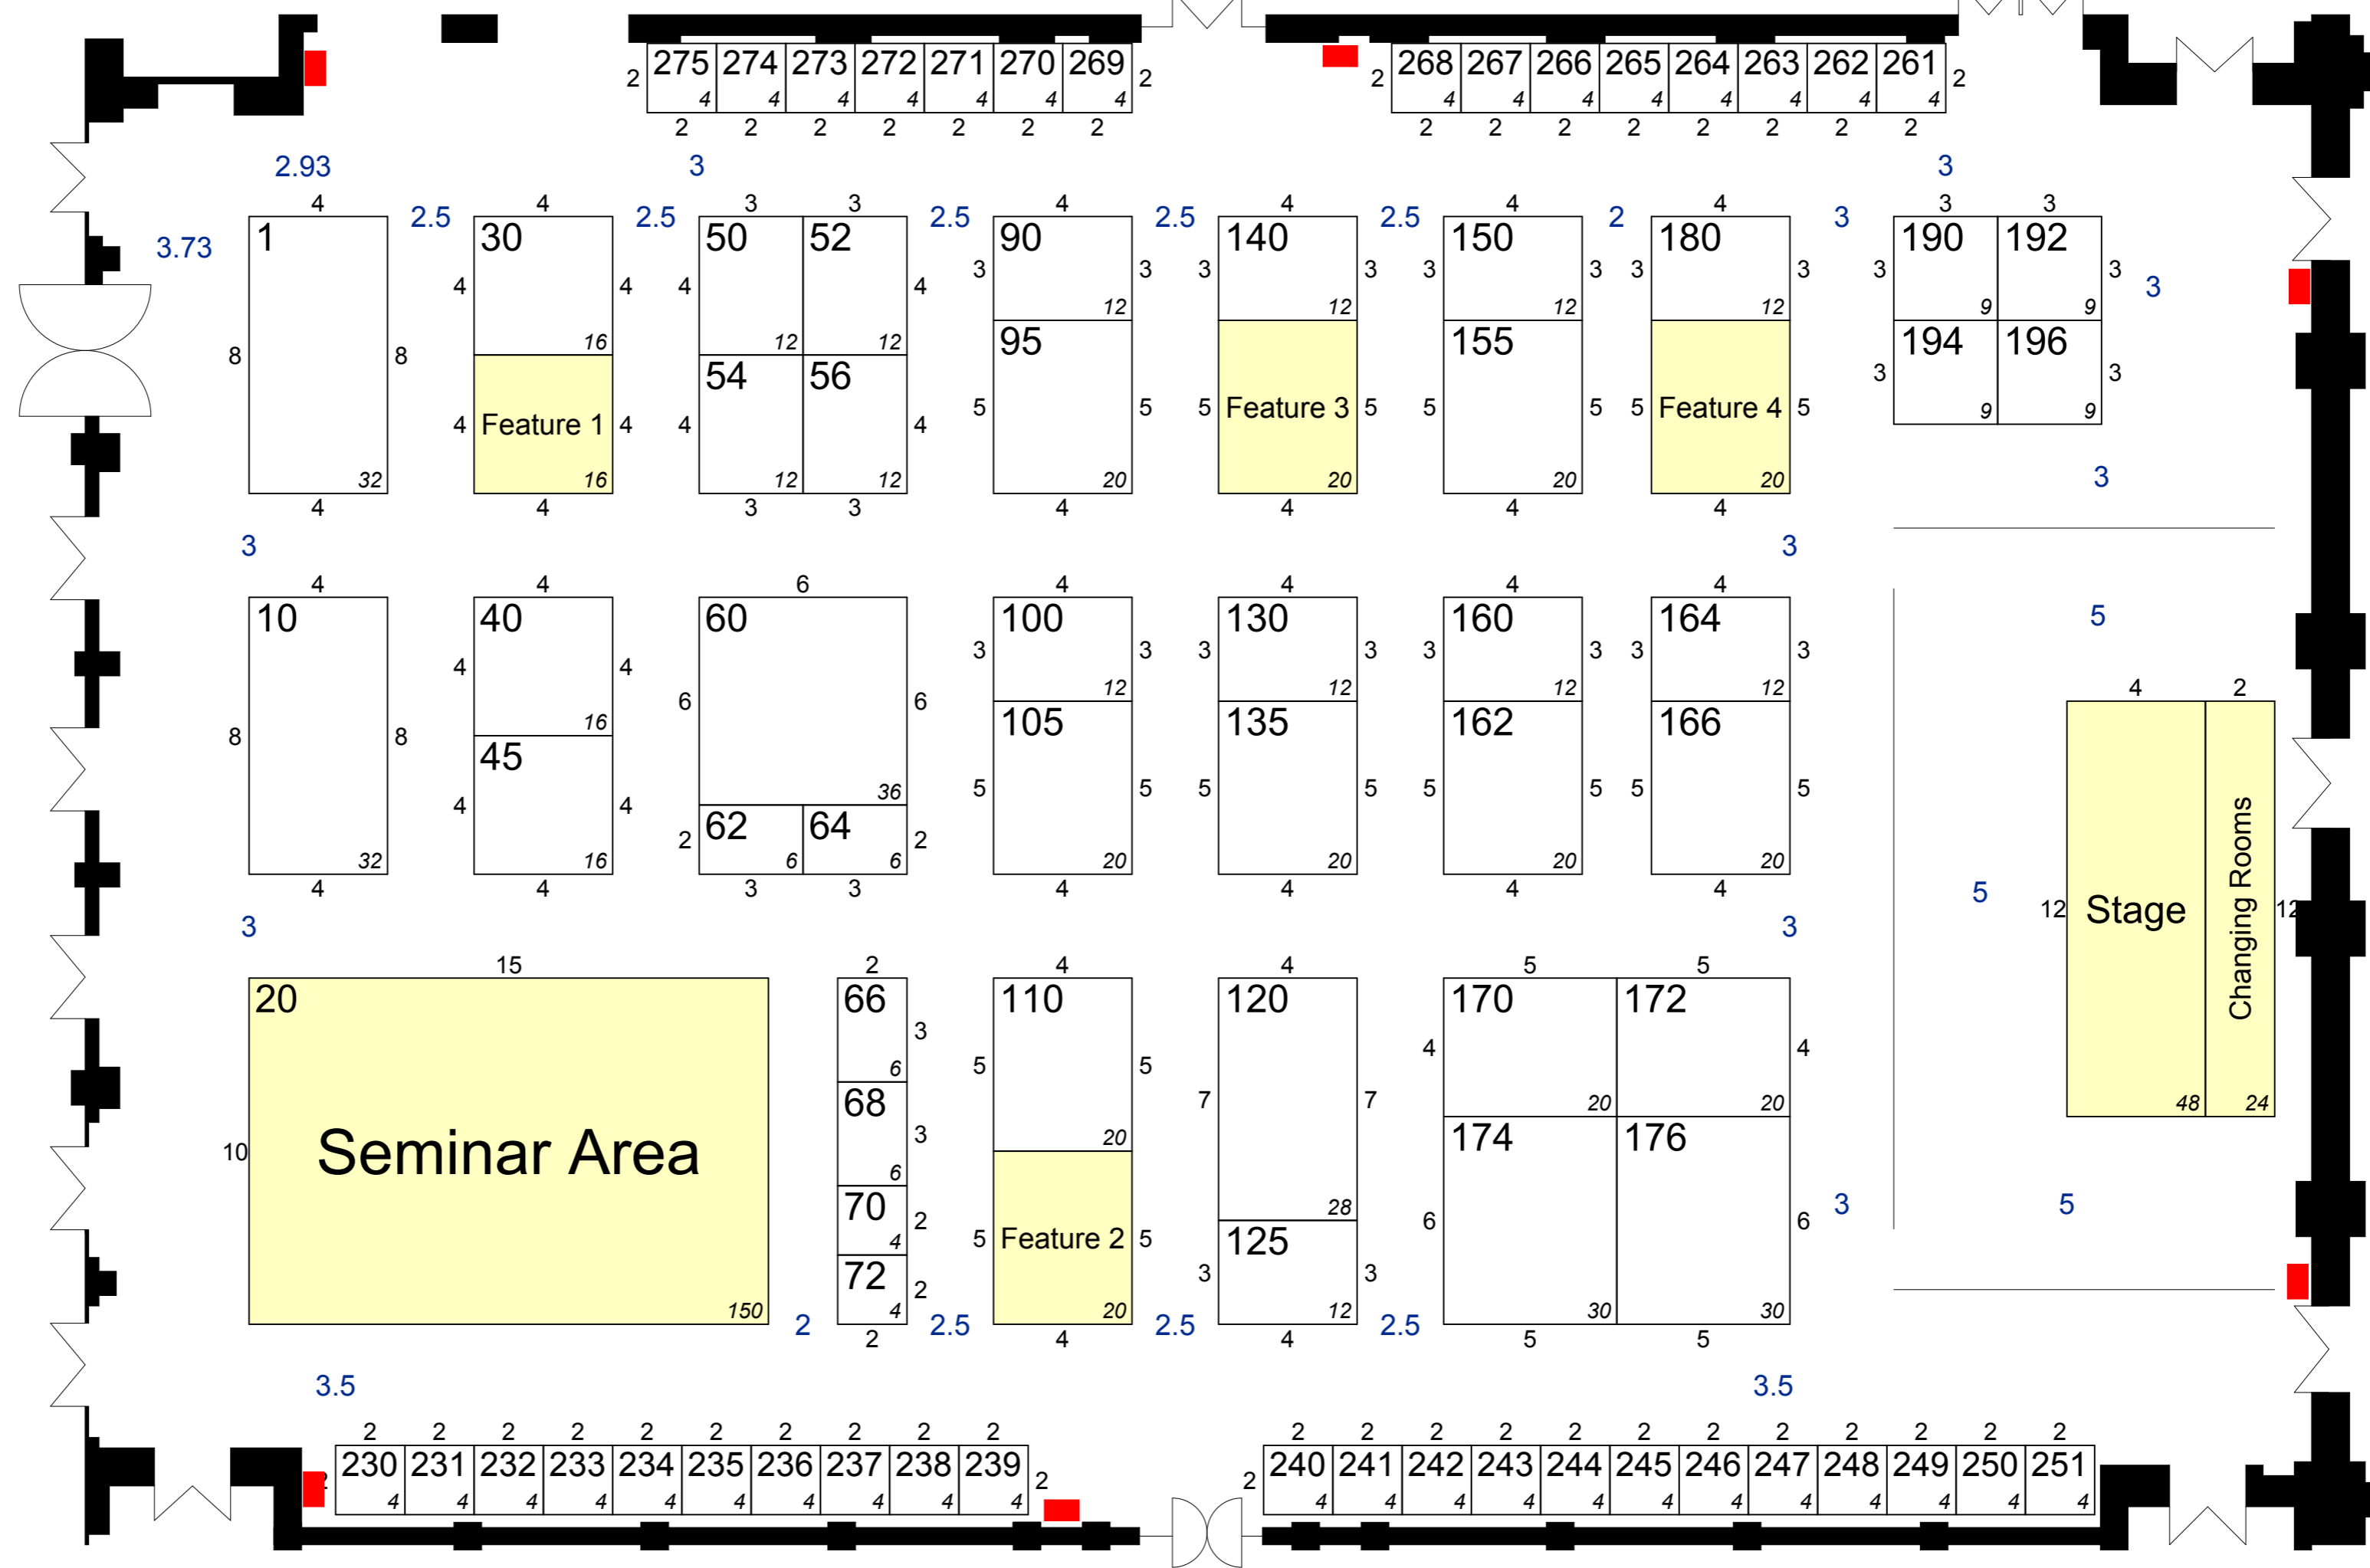

The Nigerian Property Show 2009

18 - 19 July 2009

Roman Bar

Loading Doors

Palm Court Entrance

West Hall